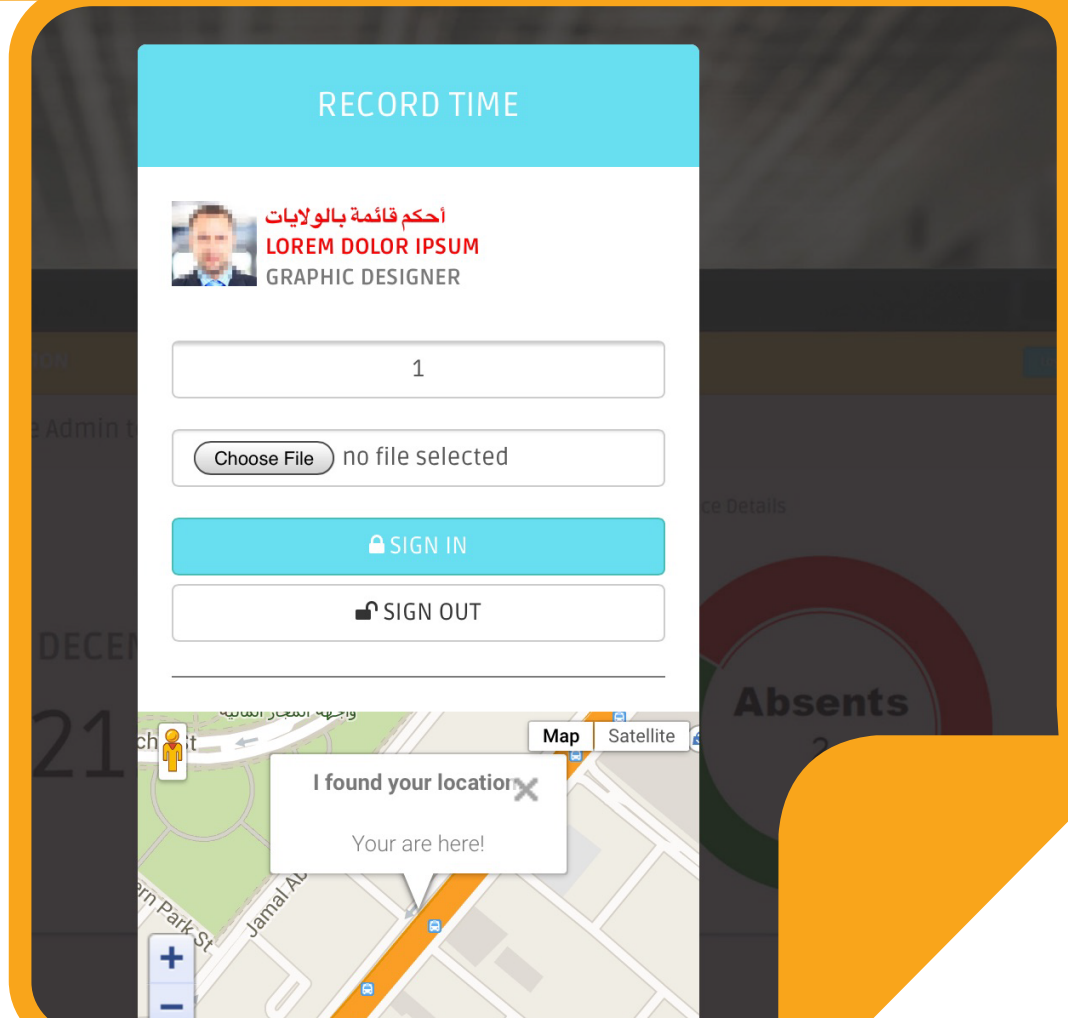

A UNIQUE AND INNOVATIVE WAY OF
LEAVES & ATTENDANCE MANAGEMENT

A PRODUCT OF
DOTCOM ARABIA

A QUICK INTRO

eLAM is a complete Leaves, Attendance and Payroll solution that is literally

100% AUTOMATIC

Right from time capture, to detailed payslip that can also be downloaded as a password-protected PDF requires only 1 entry by the Employee (to record time, selfie and location) and 1 click by the Admin to run payroll for selected month.

Everything else is calculated by the system itself!

WHAT'S DIFFERENT

It is not only time that is recorded, **selfie and location** are also captured for better management.

100%

AUTHENTIC DATA

eLAM has been designed in such a way that there is no possibility whatsoever to manipulate any data. It is authentic every time, in real time.

SCHEDULE A DEMO

Seeing is believing. It will take a little more than half an hour on our side to take you through the system. **We will ensure your**

100% SATISFACTION

First session of the Demo will be a small presentation to talk about the features and benefits of eLAM that will last for approximately 15 minutes. The second session will also take the same amount of time and will be a demo. We will be more than happy to answer your questions after this.